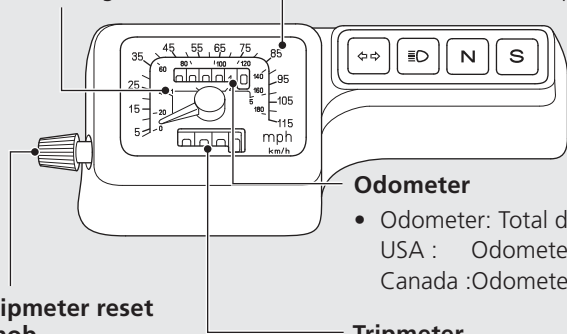

Instruments

Gear range indicator

Shows proper speed range for each gear.

Speedometer

- This shows your speed in miles (USA) or kilometers (Canada) per hour.

Odometer

- Odometer: Total distance ridden.
USA : Odometer & Tripmeter read in miles
Canada : Odometer & Tripmeter read in kilometers

Tripmeter

- Tripmeter: Distance ridden since you last reset the meter. (Turn the tripmeter reset knob as shown direction to reset to zero (0)).

Tripmeter reset knob