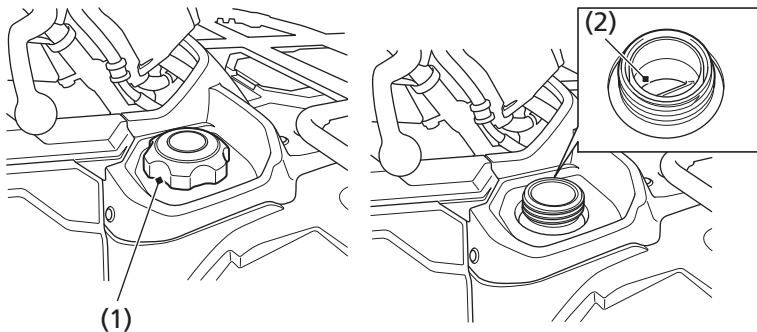

Fuel Capacity

Fuel tank capacity, including reserve:

3.88 US gal (14.7 ℓ)

Reserve capacity:

1.29 US gal (4.9 ℓ)

When there is only one segment left in the fuel gauge ([page 24](#)), fuel will be low and you should refuel as soon as possible.

Refueling Procedure

Refer to *Safety Precautions* on [page 109](#).

(1) fuel fill cap

(2) lower edge of filler neck

(cont'd)