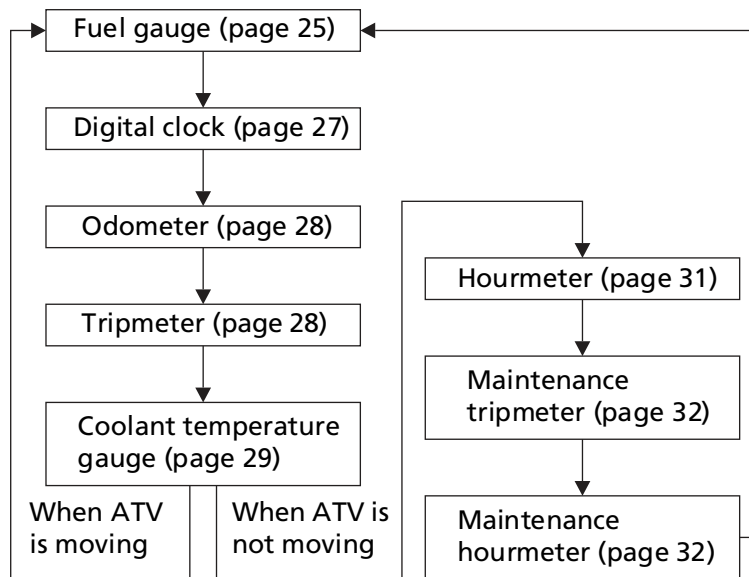

Indicators & Displays

Each time you press the mode select button, mode will change as shown in the illustration.

If there is a fuel warning with your ATV, the display will automatically change to the fuel gauge.

If you try to change the display back to ordinary display, it will automatically return to the fuel gauge.

If there is a coolant temperature warning with your ATV, the display will automatically change to the coolant temperature gauge. If you try to change the display back to ordinary display, it will automatically return to the coolant temperature gauge.