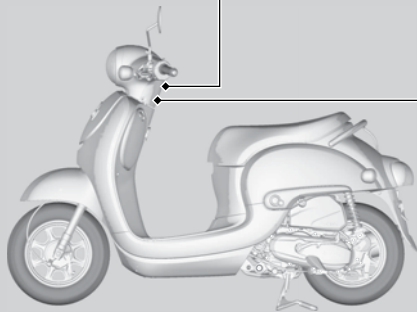

For your protection, always wear your helmet while riding.  
Operator only. No passengers.  
Read the owner's manual carefully.

### TIRE INFORMATION

Cold tire pressures :

Front 125kPa 1.25kgf/cm<sup>2</sup> 18psi

Rear 200kPa 2.00kgf/cm<sup>2</sup> 29psi

Maximum weight capacity : 122kg (269lbs)

Tire size : Front 80/100-10 46J

Rear 80/100-10 46J

Tire brand	Front	Rear
CHENG SHIN	C6161	C6161

This scooter is equipped with tubeless tires.

Maximum weight limit:

Center compartment: 10kg (22lbs)

Fairing pocket: 0.5kg(1lbs)

Hook: 0.5kg (1lbs) Inner rack : 0.5kg (1lbs)