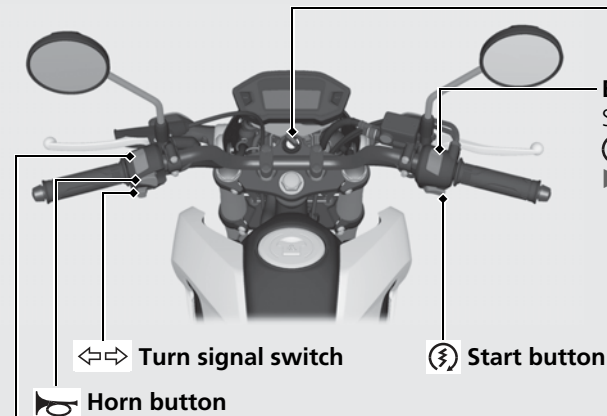

# Switches

↔ Turn signal switch

📢 Horn button

Headlight dimmer switch

- ≡☉: High beam
- ≡☉: Low beam

⚡ Start button

**Engine stop switch**

Should normally remain in the  
☉ (Run) position.

- ▶ In an emergency, switch to the ~~☉~~ (Off) position to stop the engine.