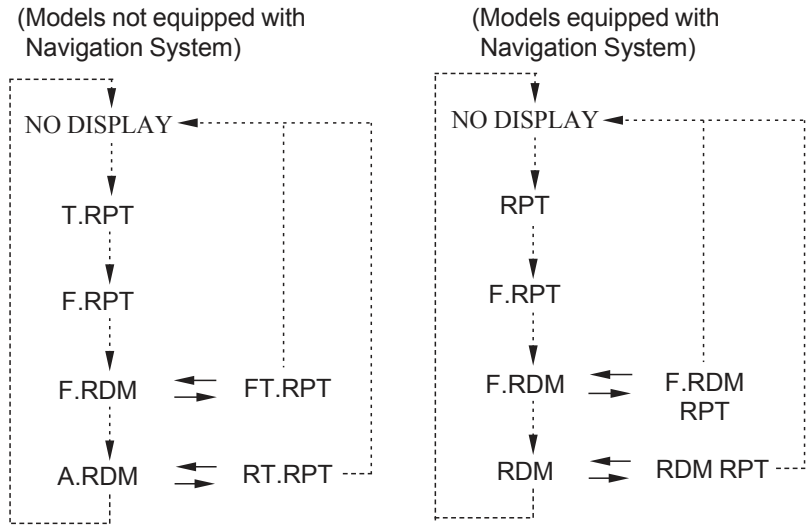

# iPod®/USB Flash Drive

You can select repeat and random play modes when playing a file.

## To select a play mode

Push the A.SEL RPT/RDM button until the desired play mode is displayed. The display changes as follows each time the A.SEL RPT/RDM button is pushed.

Push the A.SEL RPT/RDM button:  →

Push and hold the A.SEL RPT/RDM button:  →