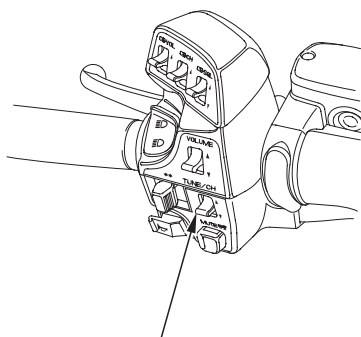

# iPod®/USB Flash Drive

(Models not equipped with Navigation System)

(Models equipped with Navigation System)

RETURN button TITLE button

TITLE/RETURN button

MODE knob/button

MODE knob/button

You can also change or select files and folders by using TUNE/CH lever while a USB flash drive is playing files.

Push the TUNE/CH lever up to change to the next file.

Push the TUNE/CH lever down to change to the previous file.

To change the folders, push and hold the TUNE/CH lever up or down.

(Models not equipped with Navigation System)

(Models equipped with Navigation System)

TUNE/CH lever

TUNE/CH lever