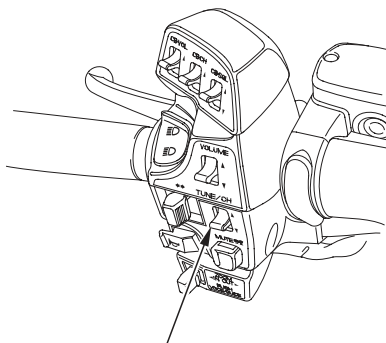

# iPod®/USB Flash Drive

(Models not equipped with Navigation System)

(Models equipped with Navigation System)

RETURN button TITLE button

TITLE/RETURN button

MODE knob/button

MODE knob/button

You can also change or select files and folders by using TUNE/CH lever while a USB flash drive is playing files.

Push the TUNE/CH lever up to change to the next file.

Push the TUNE/CH lever down to change to the previous file.

To change the folders, push and hold the TUNE/CH lever up or down.

(Models not equipped with Navigation System)

(Models equipped with Navigation System)

TUNE/CH lever

TUNE/CH lever