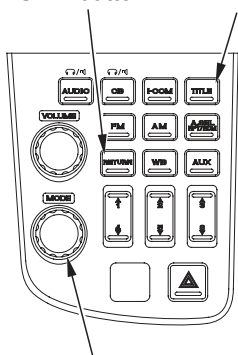

# iPod®/USB Flash Drive

(Models not equipped with Navigation System)

(Models equipped with Navigation System)

RETURN button TITLE button

TITLE/RETURN button

MODE knob/button

MODE knob/button

You can also change or select files and folders by using TUNE/CH lever while a USB flash drive is playing files.

Push the TUNE/CH lever up to change to the next file.

Push the TUNE/CH lever down to change to the previous file.

To change the folders, push and hold the TUNE/CH lever up or down.

(Models not equipped with Navigation System)

(Models equipped with Navigation System)

TUNE/CH lever

TUNE/CH lever