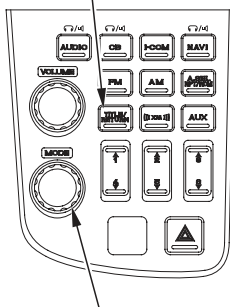

# iPod®/USB Flash Drive

(Models not equipped with Navigation System)

(Models equipped with Navigation System)

RETURN button TITLE button

TITLE/RETURN button

MODE knob/button

MODE knob/button

You can also change or select files and folders by using TUNE/CH lever while a USB flash drive is playing files.

Push the TUNE/CH lever up to change to the next file.

Push the TUNE/CH lever down to change to the previous file.

To change the folders, push and hold the TUNE/CH lever up or down.

(Models not equipped with Navigation System)

(Models equipped with Navigation System)

TUNE/CH lever

TUNE/CH lever