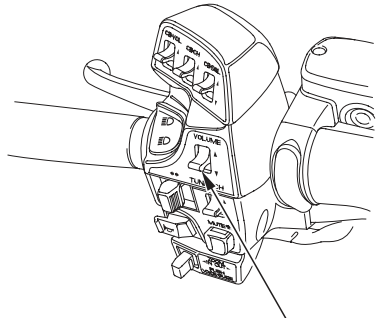

## VOLUME Control

- To increase the volume — push the VOLUME lever up or turn the VOLUME knob/button clockwise.
- To decrease the volume — push the VOLUME lever down or turn the VOLUME knob/button counterclockwise.

To increase or decrease the volume rapidly — push the VOLUME lever up or down and hold it down.

(VOLUME level range: from 0 to 30)

(Models not equipped with Navigation System)

VOLUME lever

(Models equipped with Navigation System)

VOLUME lever

VOLUME knob/button

VOLUME knob/button