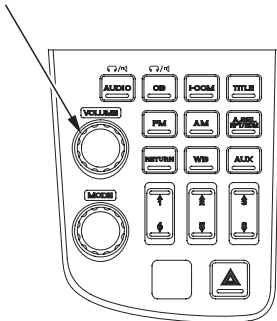

## VOLUME Control

- To increase the volume — push the VOLUME lever up or turn the VOLUME knob/button clockwise.
- To decrease the volume — push the VOLUME lever down or turn the VOLUME knob/button counterclockwise.

To increase or decrease the volume rapidly — push the VOLUME lever up or down and hold it down.

(VOLUME level range: from 0 to 30)

(Models not equipped with Navigation System)

VOLUME lever

(Models equipped with Navigation System)

VOLUME lever

VOLUME knob/button

VOLUME knob/button