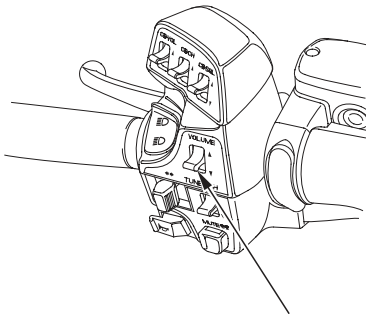

## VOLUME Control

- To increase the volume — push the VOLUME lever up or turn the VOLUME knob/button clockwise.
- To decrease the volume — push the VOLUME lever down or turn the VOLUME knob/button counterclockwise.

To increase or decrease the volume rapidly — push the VOLUME lever up or down and hold it down.

(VOLUME level range: from 0 to 30)

(Models not equipped with Navigation System)

VOLUME lever

(Models equipped with Navigation System)

VOLUME lever

VOLUME knob/button

VOLUME knob/button