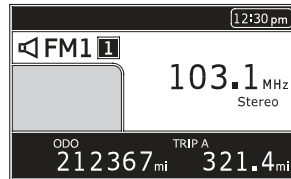

Audio Systems

System Control

To turn the audio system on — push the AUDIO button.

(Models not equipped with Navigation System)

AUDIO button

(Models equipped with Navigation System)

AUDIO button

To turn the audio system off — push and hold the AUDIO button.