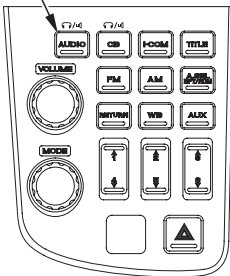

Audio Systems

System Control

To turn the audio system on — push the AUDIO button.

(Models not equipped with Navigation System)

AUDIO button

(Models equipped with Navigation System)

AUDIO button

To turn the audio system off — push and hold the AUDIO button.

CB is optional equipment. It is only indicated if installed.