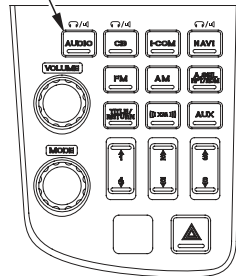

Audio Systems

System Control

To turn the audio system on — push the AUDIO button.

(Models not equipped with Navigation System)

AUDIO button

(Models equipped with Navigation System)

AUDIO button

To turn the audio system off — push and hold the AUDIO button.

CB is optional equipment. It is only indicated if installed.