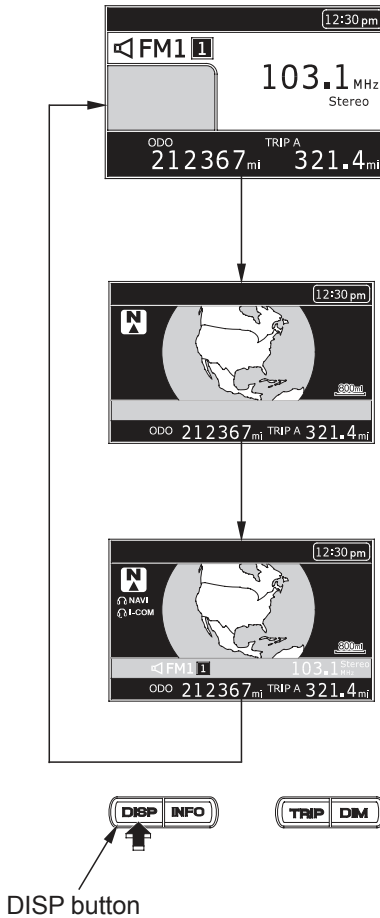

Audio Systems

(Models equipped with Navigation System)

Press the DISP button to toggle between the Multi Information Display (time, audio, odo and trip), a Navi full screen map with the time, and a split screen with the Multi information condensed in a bar below the map.

If you are not in the Navigation System when you turn the ignition switch OFF, you will see the audio display when you turn the ignition switch ON again. If you were in the system, you will see the system disclaimer with ENT highlighted.