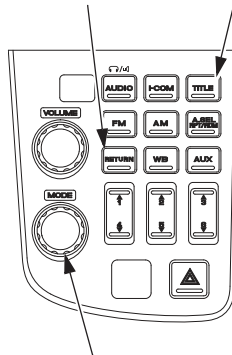

# iPod® /USB Flash Drive

---

RETURN button    TITLE button

MODE knob/button

You can also change or select files and folders by using TUNE/CH lever while a USB flash drive is playing files.

Push the TUNE/CH lever up to change to the next file.

Push the TUNE/CH lever down to change to the previous file.

To change the folders, push and hold the TUNE/CH lever up or down.

TUNE/CH lever