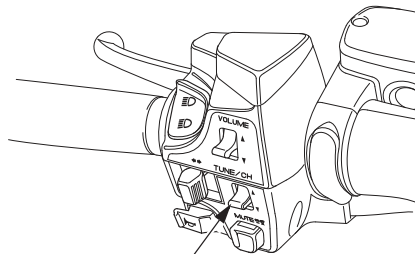

# iPod® /USB Flash Drive

---

RETURN button    TITLE button

MODE knob/button

You can also change or select files and folders by using TUNE/CH lever while a USB flash drive is playing files.

Push the TUNE/CH lever up to change to the next file.

Push the TUNE/CH lever down to change to the previous file.

To change the folders, push and hold the TUNE/CH lever up or down.

TUNE/CH lever