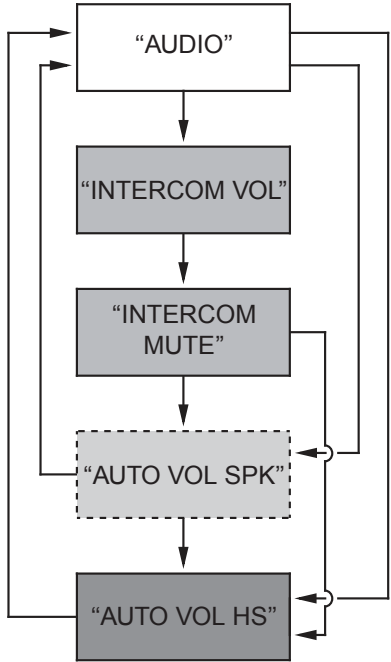

## VOLUME Knob/Button Function

-  Push the VOLUME Knob/Button
-  When INT. COM is ON
-  When the speaker is used
-  When the headset is used