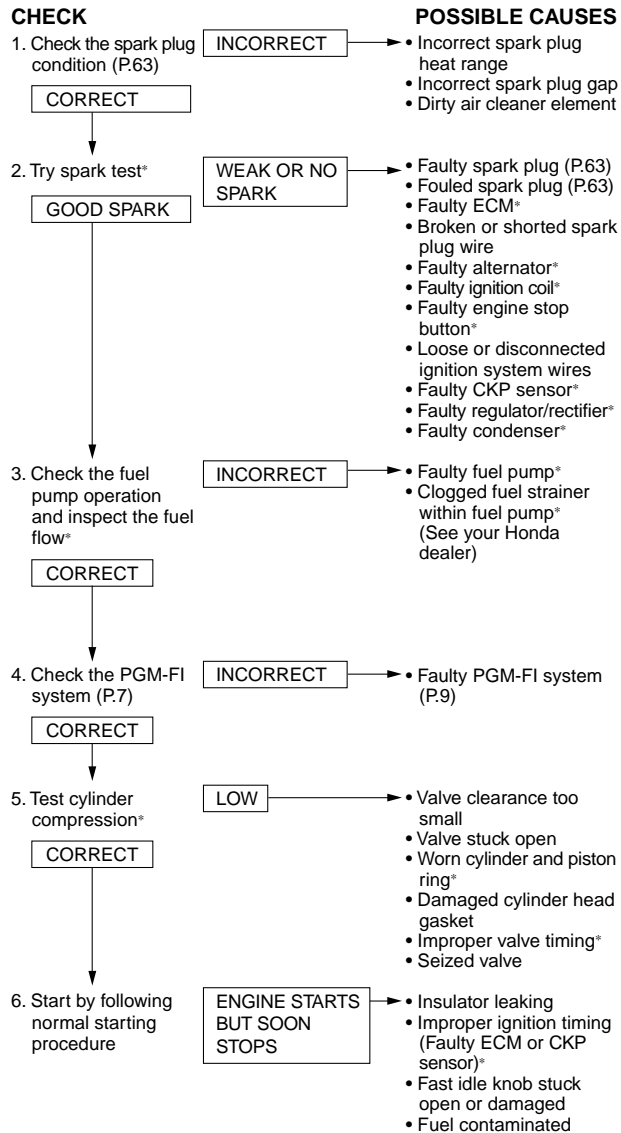

The items that are serviceable using this Manual are followed by the page number reference in parenthesis. The items that require use of an official Honda Service Manual are followed by an asterisk (\*).

## ENGINE DOES NOT START OR IS HARD TO START

## ENGINE LACKS POWER