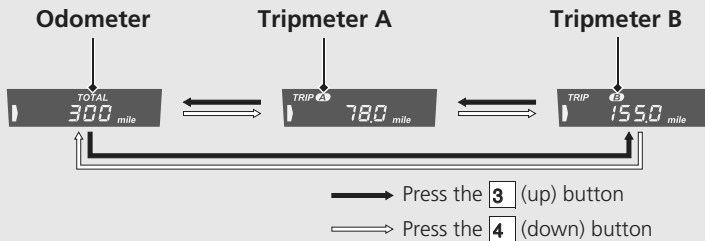

Instruments *(Continued)*

Odometer [TOTAL] & Tripmeter [TRIP A/B] display

The **3** (up) or the **4** (down) button selects the odometer, the tripmeter A and tripmeter B when this display is selected.

Odometer

Total distance ridden. When "-----" is displayed, go to your dealer for service.

Tripmeter A/B

Distance ridden since tripmeter was reset.

When "-----" is displayed, go to your dealer for service.

To reset the tripmeter: (P37)