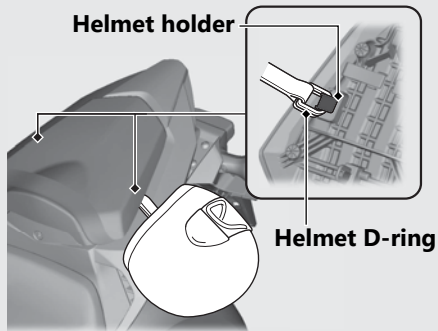

## Helmet Holder

The helmet holder is located underside of the rear seat.

▶ Use the helmet holder only when parked.

**Removing the Rear Seat** ➔ P.63

## **⚠ WARNING**

Riding with a helmet attached to the holder can interfere with your ability to safely operate the motorcycle and could lead to a crash in which you can be seriously hurt or killed.

Use the helmet holder only while parked. Do not ride with a helmet secured by the holder.