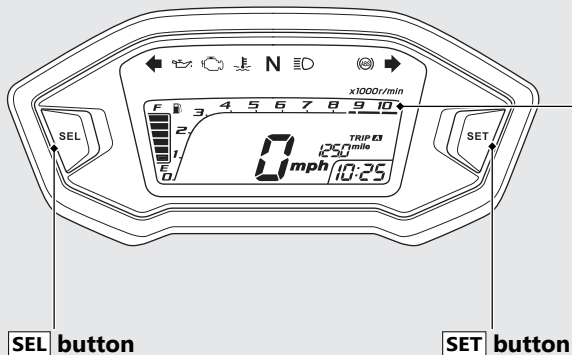

Instruments

Display Check

When the ignition switch is turned to the ON position, all the mode and digital segments will show. If any part of these displays does not come on when it should, have your dealer check for problems.