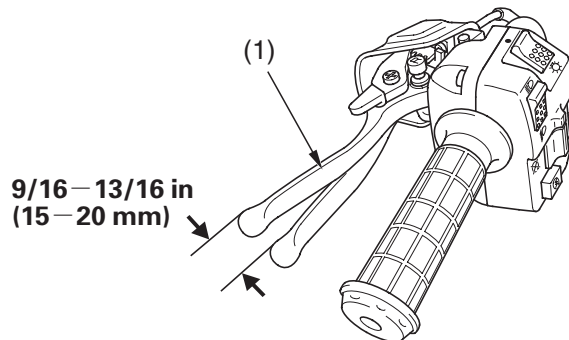

Brakes

Rear Brake Lever Freeplay

LEFT HANDLEBAR

(1) rear brake lever/parking brake lever

Inspection

Measure the distance the rear brake lever/parking brake lever (1) moves before the brake starts to take hold. Freeplay (measurement at the tip of the end of the brake lever) should be:

9/16 – 13/16 in (15 – 20 mm)

If necessary, adjust to the specified range.