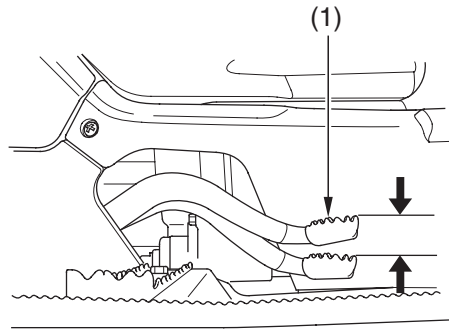

### Rear Brake Pedal Freeplay

RIGHT SIDE

**9/16 – 13/16 in  
(15 – 20 mm)**

(1) rear brake pedal

#### Inspection

Measure the distance the rear brake pedal (1) moves before the brake starts to take hold. Freeplay, measurement at the tip of the end of the pedal, should be:

**9/16 – 13/16 in (15 – 20 mm)**