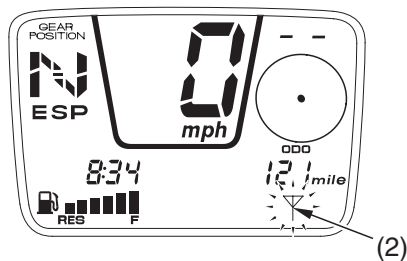

Compass Direction Indicator

If the receiver loses a position fix (because of a large obstacle nearby or overhead), the compass direction indicator will disappear as shown in the illustration and the antenna mark (2) will flash.

(2) antenna mark

If the receiver reacquires a position fix, the compass direction indicator will appear as shown in the illustration.