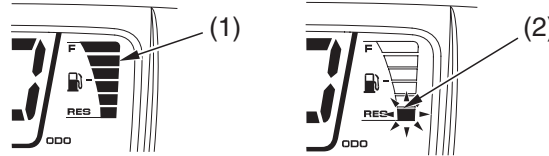

TRX500FGA/FPA

Indicators & Displays

Fuel Gauge

The fuel gauge liquid crystal display (1) shows the approximate fuel supply available. The fuel tank capacity is:

3.96 US gal (15.0 ℓ)

When segment RES (2) flashes, you should refill the tank as soon as possible. The amount of fuel remaining when the flashing starts is approximately:

0.66 US gal (2.5 ℓ)

TRX500FA