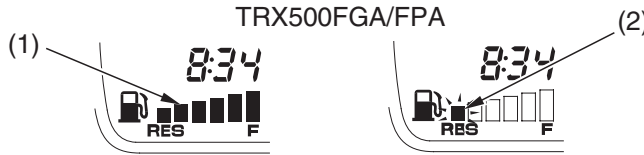

(1) fuel gauge

(2) segment RES