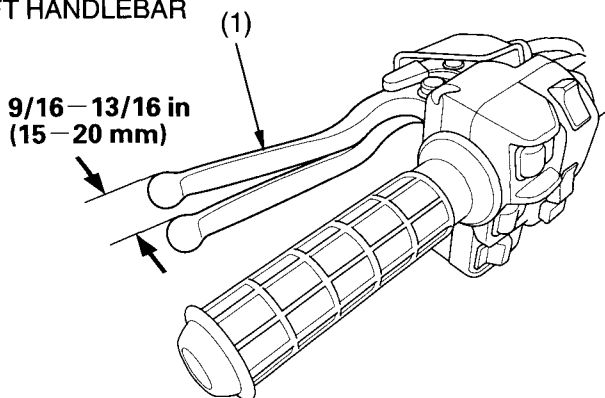

Brakes

Rear Brake Lever Freeplay

LEFT HANDLEBAR

(1) rear brake lever

Inspection

Measure the distance the rear brake lever (1) moves before the brake starts to take hold. Freeplay, measurement at the tip of the end of the brake lever, should be:

9/16 – 13/16 in (15 – 20 mm)

If necessary, adjust to the specified range.