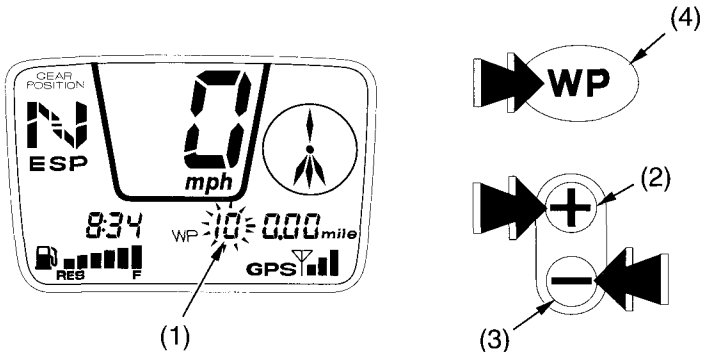

GPS Mode

Advanced Waypoint Selection

Advanced Latitude & Longitude Entry Sequence

| latitude | 1 | --° (degrees) | longitude | 1 | --° (degrees) |
|----------|---|---------------------------|-----------|---|---------------------------|
| | 2 | --' (minutes) | | 2 | --' (minutes) |
| | 3 | -- (seconds) | | 3 | -- (seconds) |
| | 4 | .-" (tenths of second) | | 4 | .-" (tenths of second) |

To input a waypoint value using latitude and longitude coordinates:

(1) waypoint number

(3) minus button

(2) plus button

(4) WP button