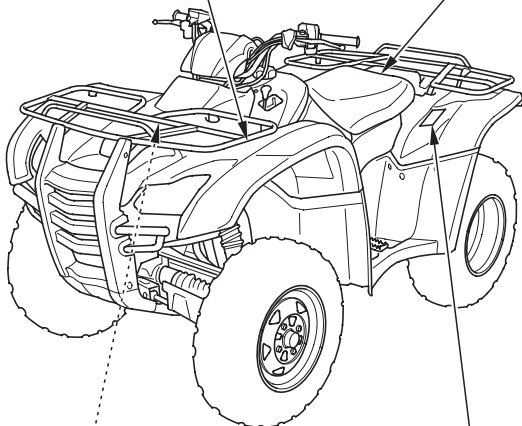

Safety Labels

WARNING

Overloading this ATV or carrying cargo improperly can change handling, stability and braking performance and can lead to an accident.

Never exceed the maximum front cargo limit of : **66lbs (30kg)**.

Refer to instructions in the Owner's Manual.

WARNING

NEVER ride as a passenger. Passengers can cause a loss of control, resulting in **SEVERE INJURY** or **DEATH**.

DANGER
WARNING
危険

▶ NEVER OPEN WHEN HOT. THE COOLANT WILL SCALD YOU.
▶ NI OUVREZ PAS QUAND CHAUD.
▶ NICHT BEI HEISSEN MOTOR OFFENEN.
▶ 熱い時あけないで下さい。
▶ 高温時、冷却液打升

1.1

WARNING

Improper tire pressure or overloading can cause loss of control. Loss of control can result in severe injury or death.

- Cold tire pressure :
  Front : **3.6psi (25.0kPa)**
  Rear : **3.6psi (25.0kPa)**
- Maximum weight capacity : **485lbs.(220kg)**