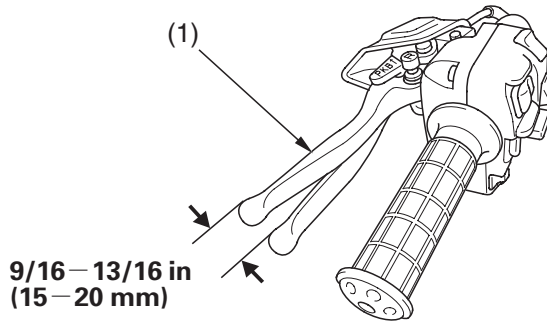

Brakes

Rear Brake Lever Freeplay

LEFT HANDLEBAR

(1) rear brake lever/parking brake lever

Inspection

Measure the distance the rear brake lever/parking brake lever (1) moves before the brake starts to take hold. Freeplay (measurement at the tip of the end of the brake lever) should be:

9/16 – 13/16 in (15 – 20 mm)

If necessary, adjust to the specified range.