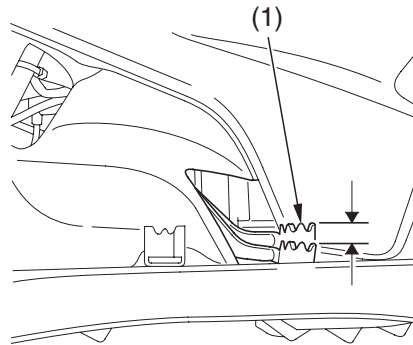

## Rear Brake Pedal Freeplay

RIGHT SIDE

**9/16 – 13/16 in  
(15 – 20 mm)**

(1) rear brake pedal

### Inspection

Measure the distance the rear brake pedal (1) moves before the brake starts to take hold. Freeplay, measurement at the tip of the end of the pedal, should be:

**9/16 – 13/16 in (15 – 20 mm)**

If necessary, adjust to the specified range.