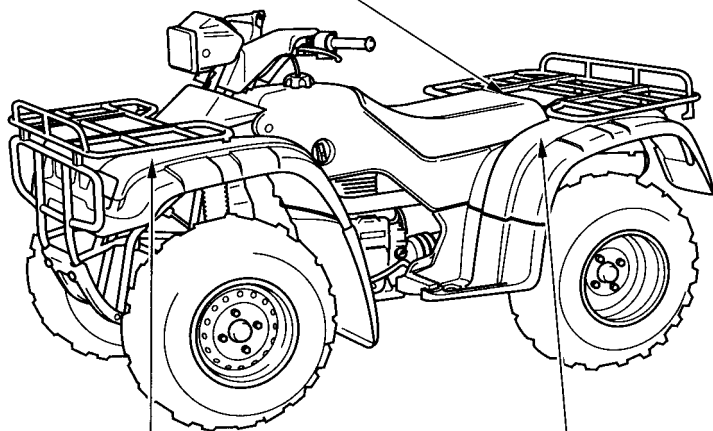

**⚠ WARNING**

**NEVER** ride as a passenger.  
Passengers can cause a loss of control, resulting in **SEVERE INJURY** or **DEATH**.

**⚠ WARNING**

Overloading this ATV or carrying cargo improperly can change handling, stability and braking performance and can lead to an accident.

Never exceed the maximum front cargo limit of: **66 lbs (30 kg)**.

Refer to instructions in the Owner's Manual.

**⚠ WARNING**

Improper tire pressure or overloading can cause loss of control.  
Loss of control can result in severe injury or death.

- Cold tire pressure;  
Front : **3.6±0.4 psi 0.25±0.03 kg/cm<sup>2</sup>**  
Rear : **3.6±0.4 psi 0.25±0.03 kg/cm<sup>2</sup>**
- Maximum weight capacity ; **485 lbs. (220 kg)**