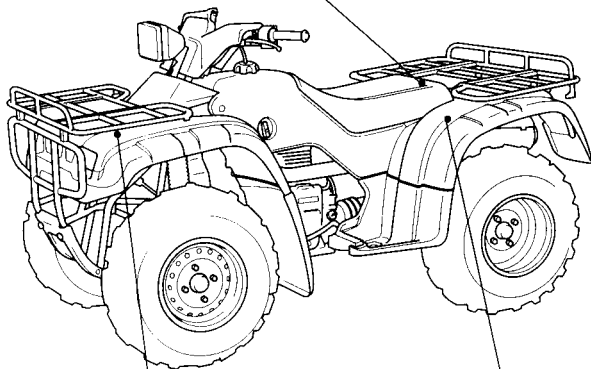

⚠ WARNING

Riding as a passenger can cause the ATV to go out of control.

Loss of control can cause a collision or rollover, which can result in severe injury or death.

NEVER ride as a passenger.

⚠ WARNING

Overloading this ATV or carrying cargo improperly can change handling, stability, and braking performance and can lead to an accident.

Never exceed the maximum front cargo limit of: **66 lbs (30 kg)**.

Refer to instructions in the Owner's Manual.

⚠ WARNING

Improper tire pressure or overloading can cause loss of control.

Loss of control can result in severe injury or death.

● Cold tire pressure:

Front : **3.6±0.4 psi 0.25±0.03 kg/cm²**

Rear : **3.6±0.4 psi 0.25±0.03 kg/cm²**

● Maximum weight capacity ; **485 lbs. (220 kg)**