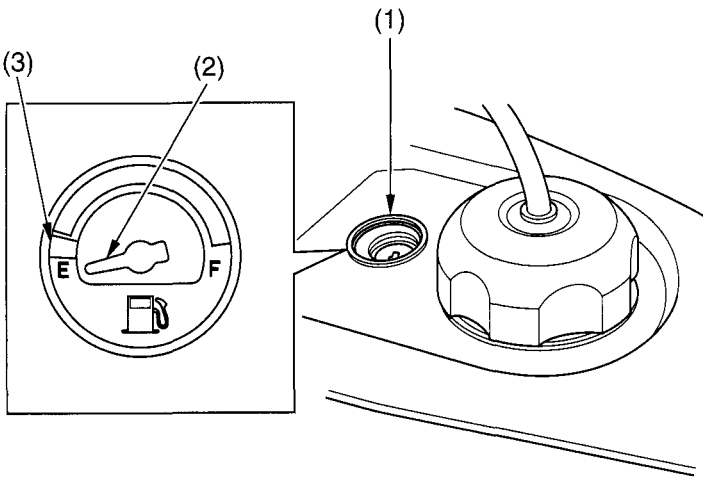

Indicators & Displays

Fuel Gauge

The fuel gauge (1) shows the approximate fuel supply available. At F (Full), the fuel tank capacity including reserve is:

3.67 US gal (13.9 ℓ)

When the gauge needle (2) enters the red band (3), fuel will be low and you should refill the tank as soon as possible. The amount of fuel left in the tank when the needle enters the red band is approximately:

0.82 US gal (3.1 ℓ)

(1) fuel gauge
(2) gauge needle

(3) red band