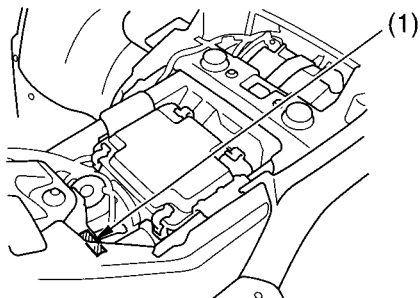

Vehicle Identification

Color Label & Code

The color label (1) is attached to the frame under the seat. Remove the seat (page 96) to check the label.

The color code is helpful when ordering replacement parts. You may record the color and code in the Quick Reference section at the rear of this manual.

UNDER SEAT

(1) color label