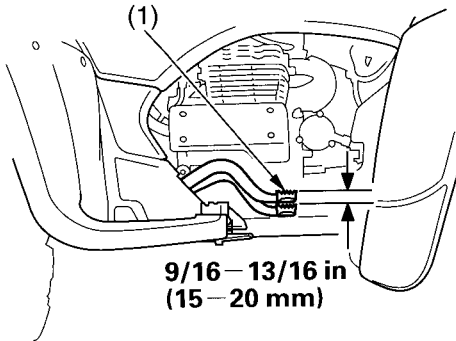

Rear Brake Pedal Freeplay

RIGHT SIDE

(1) rear brake pedal

Inspection

Measure the distance the rear brake pedal (1) moves before the brake starts to take hold. Freeplay, measurement at the tip of the end of the pedal, should be:

9/16 – 13/16 in (15 – 20 mm)

If necessary, adjust to the specified range.