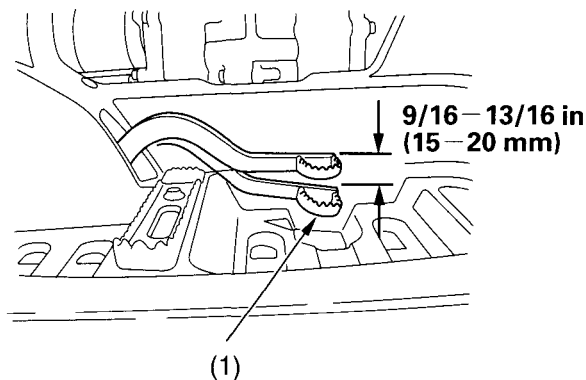

Brakes

Rear Brake Pedal Freeplay

RIGHT SIDE

(1) rear brake pedal

Inspection

Measure the distance the rear brake pedal (1) moves before the brake starts to take hold. Freeplay, measurement at the tip of the end of the pedal, should be:

9/16 - 13/16 in (15 - 20 mm)

If necessary, adjust to the specified range.