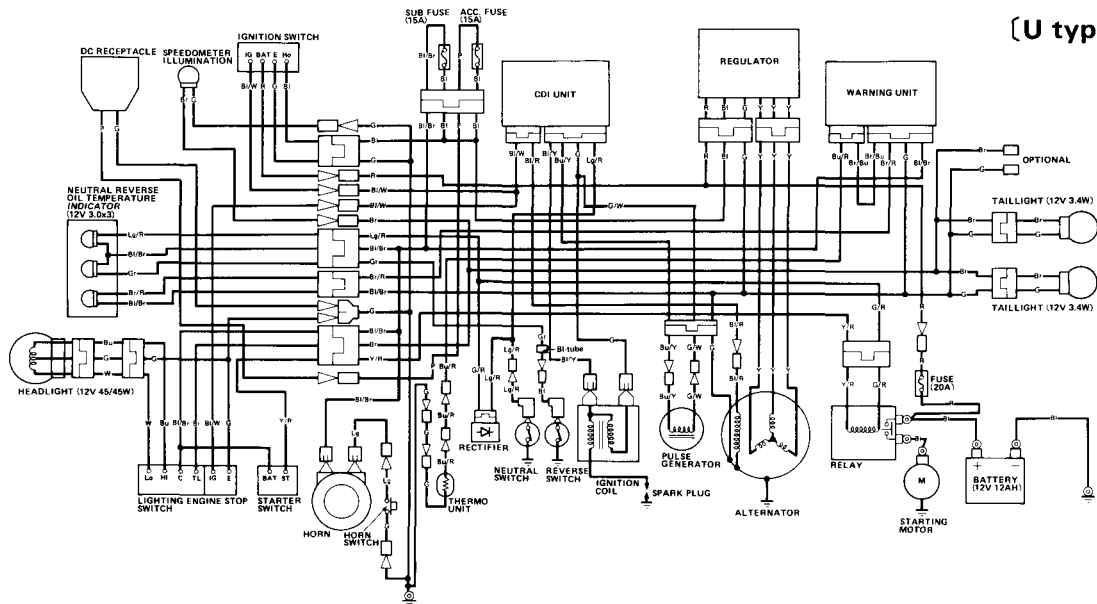

WIRING DIAGRAM

(U type)

IGNITION SWITCH CONTINUITY

SWITCH CONTINUITY

INTERNAL CONNECTION

B	BLACK	Bu	BROWN
Y	YELLOW	O	ORANGE
BL	BLUE	LB	LIGHT BLUE
G	GREEN	LG	LIGHT GREEN
R	RED	P	PINK
W	WHITE	Gr	GRAY