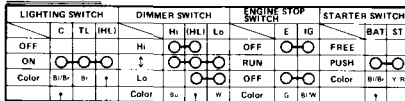

WIRING DIAGRAM

(U type)

IGNITION SWITCH CONTINUITY

SWITCH CONTINUITY

INTERNAL CONNECTION

B	BLACK	Bu	BROWN
Y	YELLOW	O	ORANGE
BL	BLUE	LB	LIGHT BLUE
G	GREEN	LG	LIGHT GREEN
R	RED	P	PINK
W	WHITE	Gr	GRAY