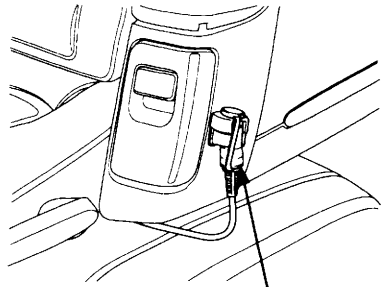

Power Switch:

- To turn the system on — push the I-COM button. (I-COM appears on the display.)
- To turn the system off — push and hold the I-COM button until you hear a beep. (I-COM disappears.)

Front headset terminal
I-COM display

Rear headset terminal
I-COM button