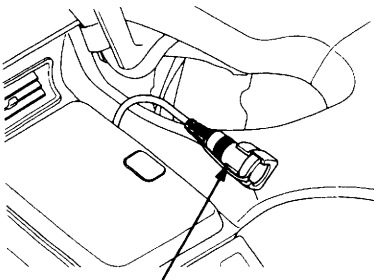

Power Switch:

- To turn the system on — push the I-COM button. (I-COM appears on the display.)
- To turn the system off — push and hold the I-COM button until you hear a beep. (I-COM disappears.)

Front headset terminal
I-COM display

Rear headset terminal
I-COM button