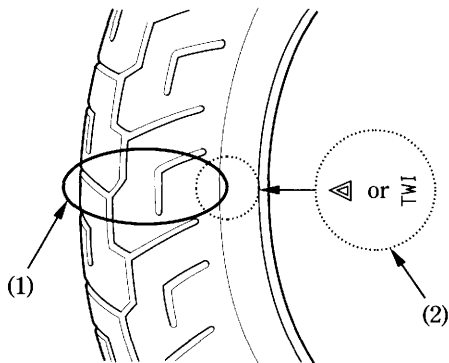

Tread Wear

Replace tyres before tread depth at the center of the tyre reaches the following limit:

Minimum tread depth	
Front:	1.5 mm (0.06 in)
Rear:	2.0 mm (0.08 in)

<For Germany>

German law prohibits use of tyres whose tread depth is less than 1.6 mm.

- (1) Wear indicator
- (2) Wear indicator location mark