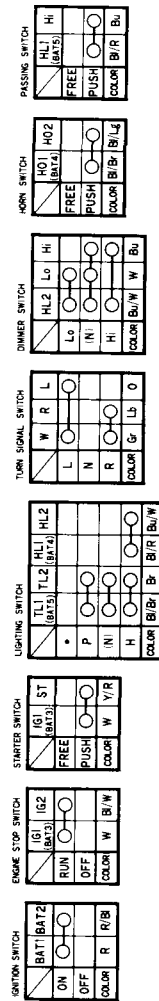

0030Z-MW3-9700