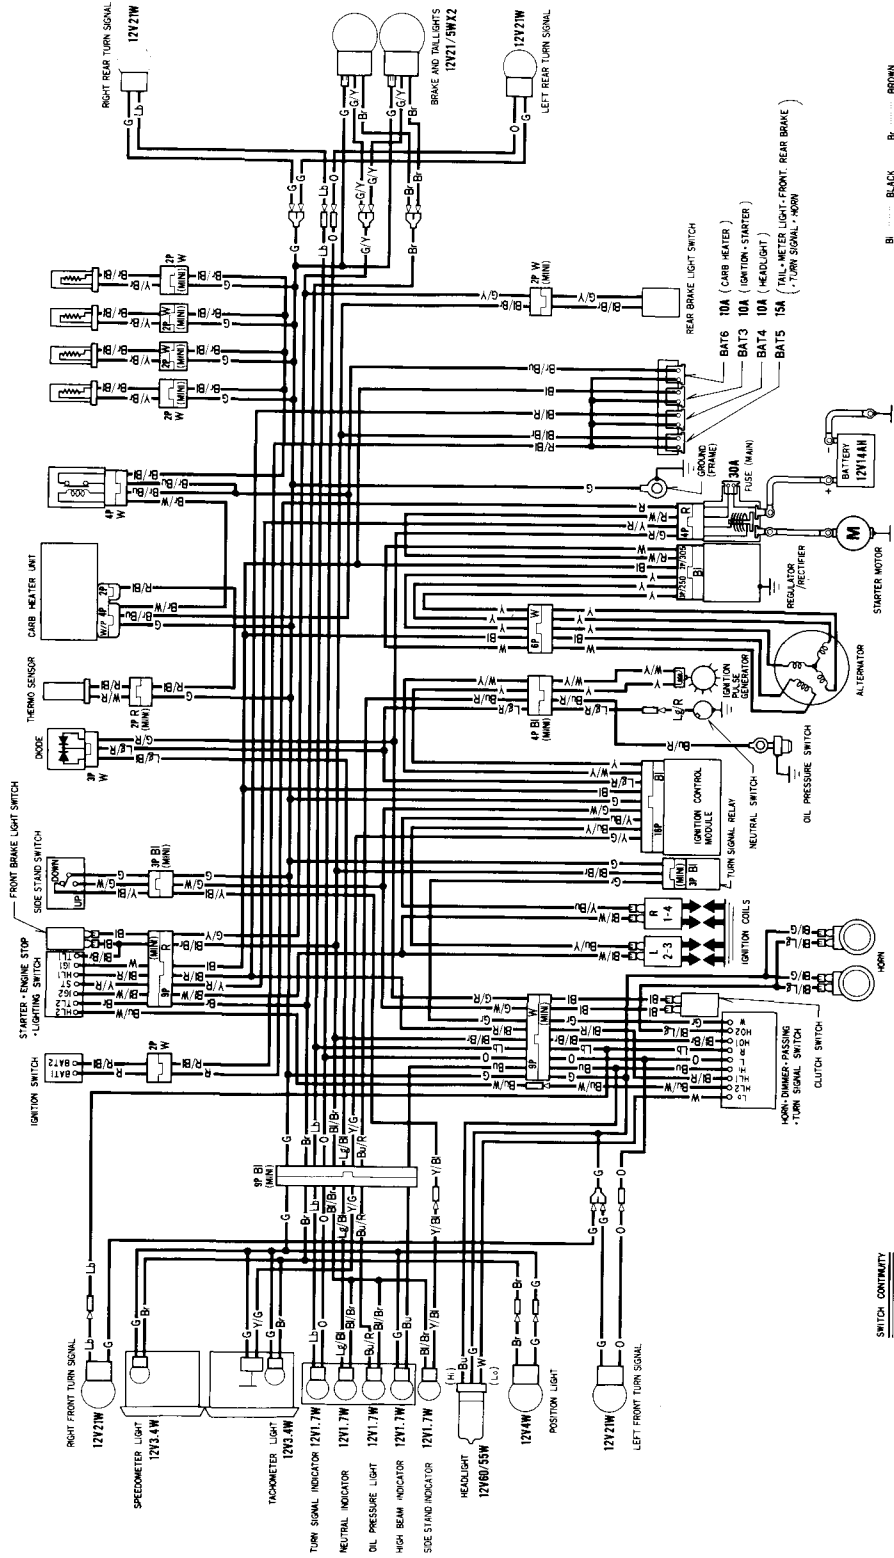

CB750F2 (E)

SWITCH CONTINUITY